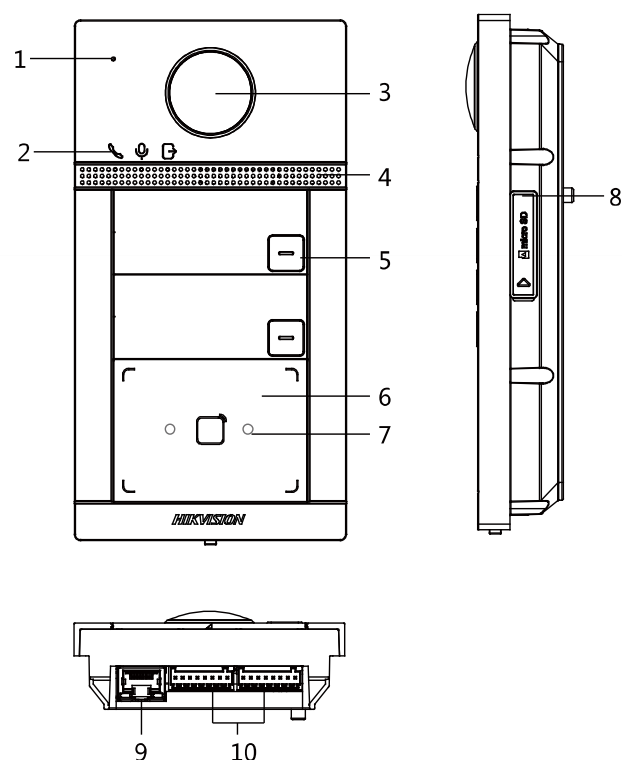

Power supply	IEEE802.3af, standard PoE 12 VDC
Power consumption	< 10 W
Working temperature	-40° C to 53° C(-40° F to 127.4° F)
Working humidity	10% to 95%
Installation	Surface mounting/ Flush mounting
Dimension	174 mm × 91 mm × 29 mm

Available Model

DS-KV8213-WME1

Appearance and Interfaces

No.	Description	No.	Description
1	Microphone	6	Card Reading Area
2	Indicator	7	IR Light
3	Camera	8	MicroSD Card Slot & Debugging Port
4	Loudspeaker	9	LAN
5	Button	10	Terminals